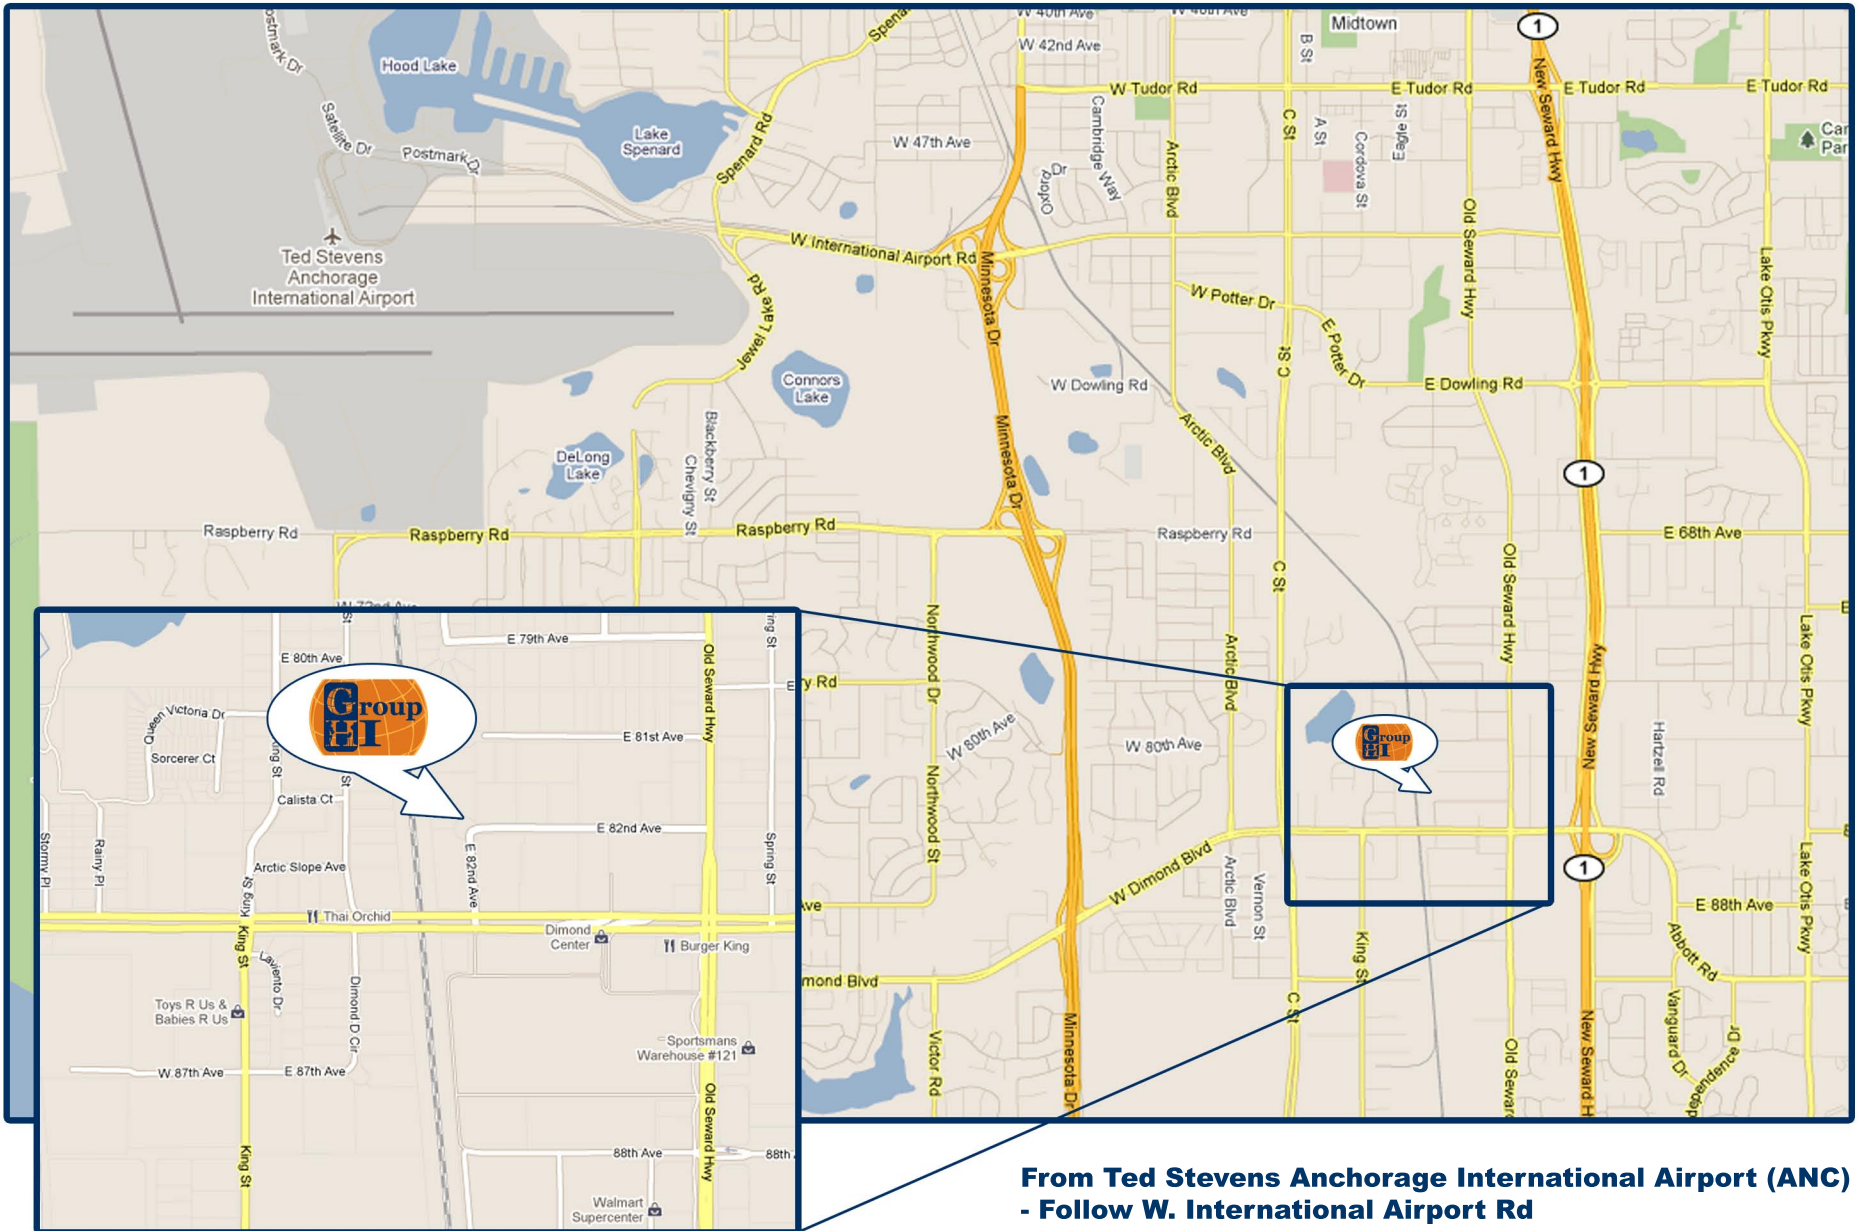

**615 E. 82nd Avenue, Suite 200  
Anchorage, Alaska 99518-3159  
Ph. (907)278-2311 Fx. (907)278-2316**

- From Ted Stevens Anchorage International Airport (ANC)**
- Follow W. International Airport Rd**
- Take ramp to Minnesota Drive S.**
- Exit Dimond Blvd then Turn Left onto W. Dimond Blvd**
- Turn Left onto E. 82nd Avenue.**
- Building on Left**