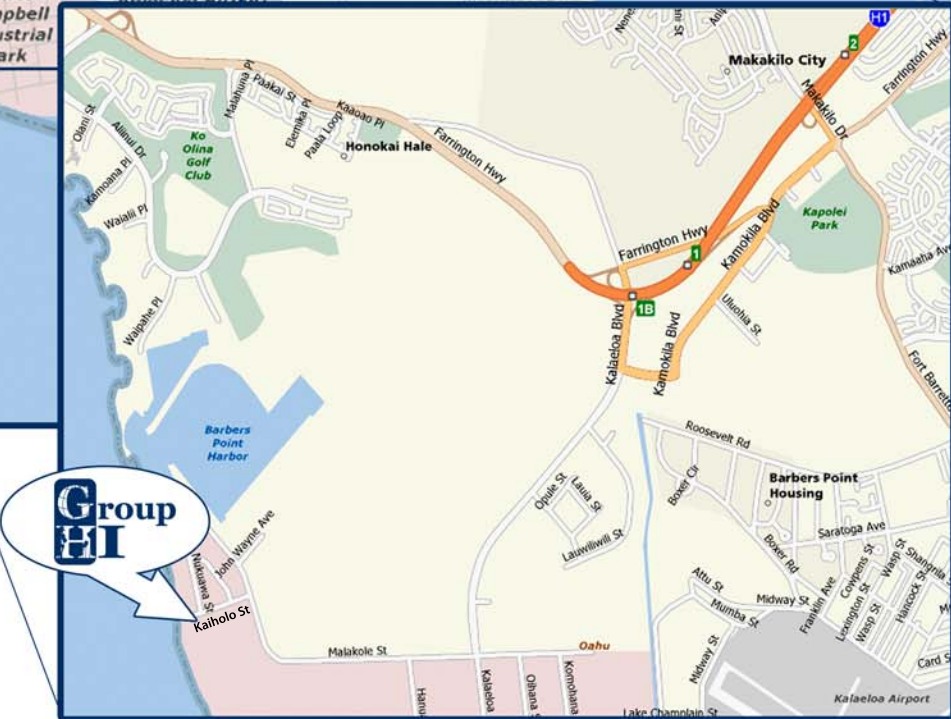

**91-343 Kaiholo Street
Kapolei, Hawaii, 96707
Ph. (858) 633-3034 Fx. (808) 682-1701**

- From Honolulu International Airport**
- West on Interstate H1
 - Exit #1/Campbell Ind Park/ Kalaeloa Blvd
 - Right onto Malakole St
 - Left onto Kaiholo St
 - Building on Left