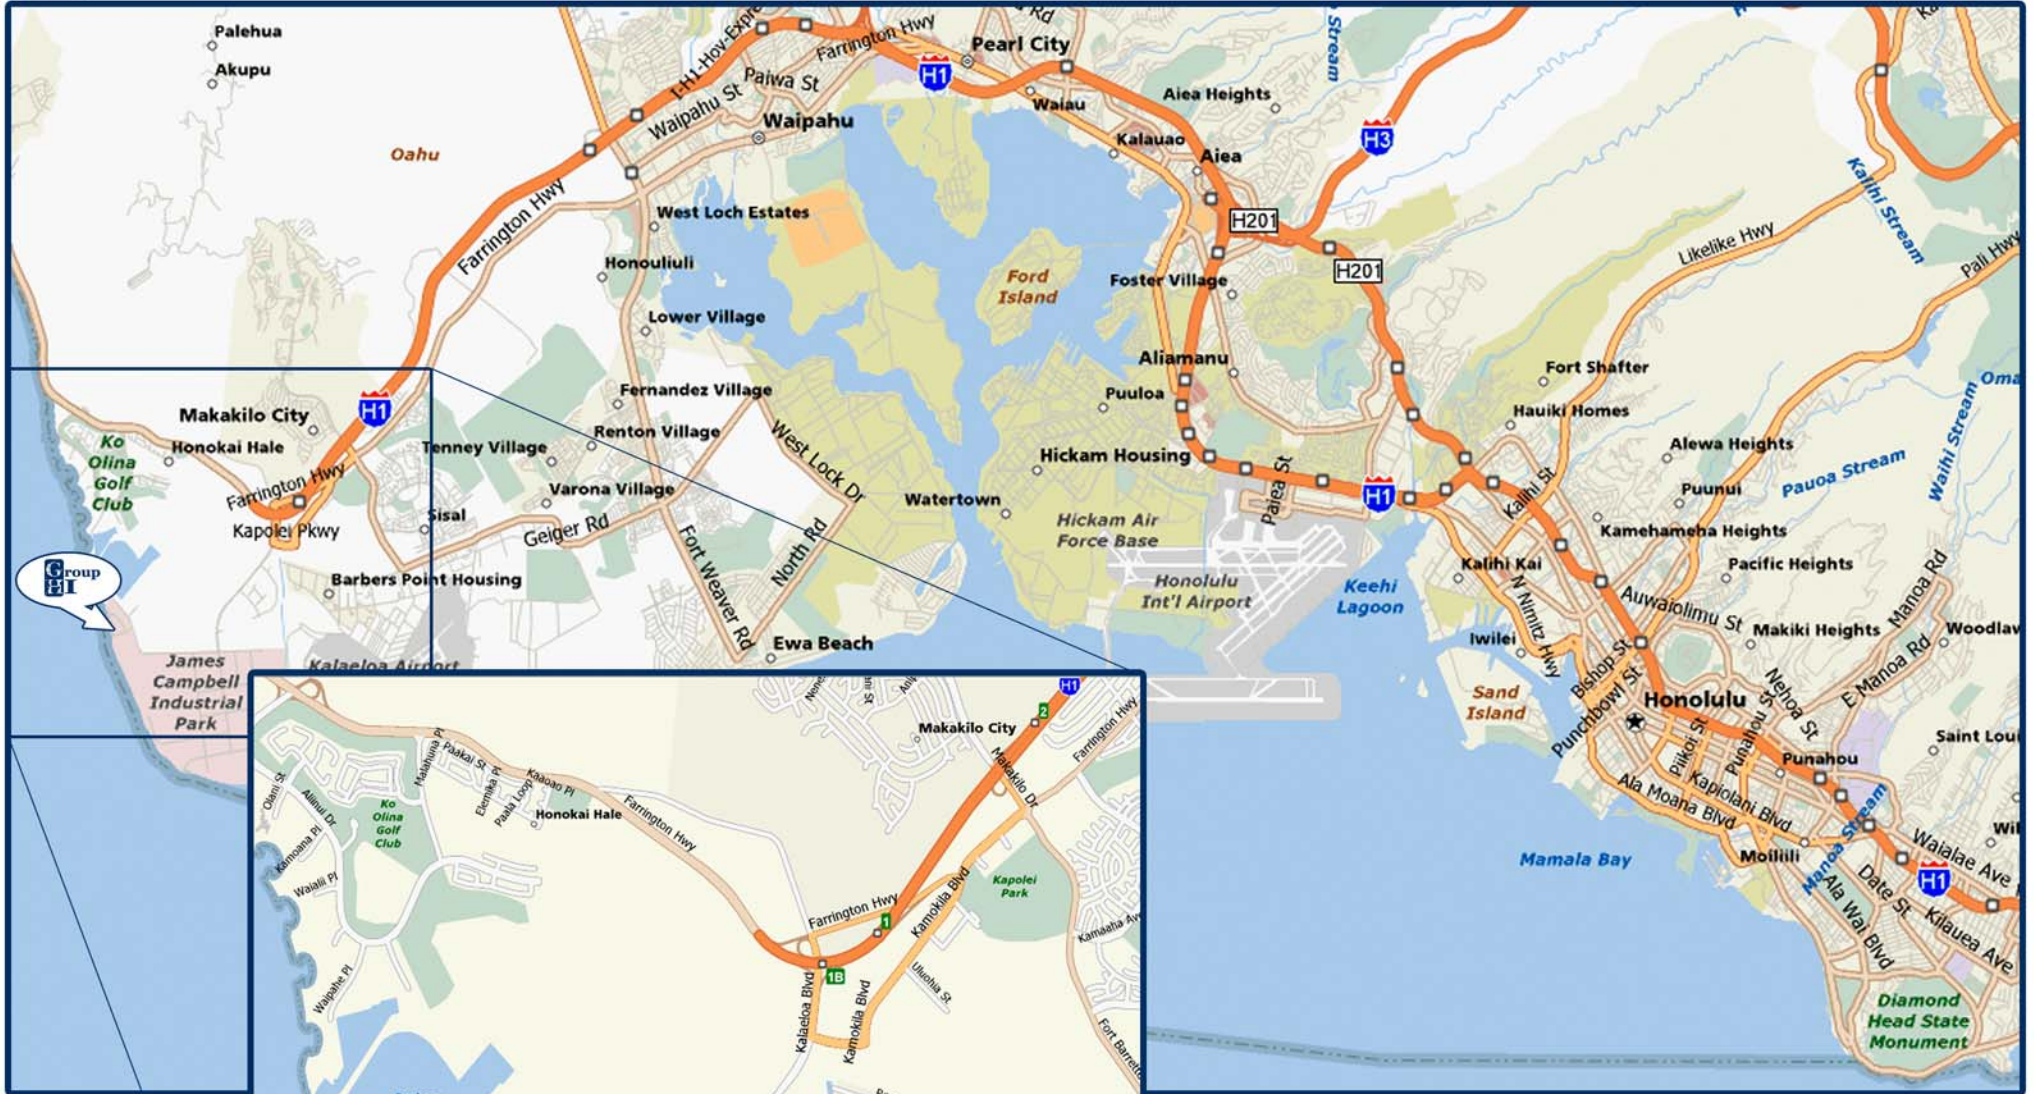

**91-343 Kaiholo Street
Kapolei, Hawaii, 96707
Ph. (858) 633-3034 Fx. (808) 682-1701**

- From Honolulu International Airport**
- West on Interstate H1
 - Exit #1/Campbell Ind Park/ Kalaeloa Blvd
 - Right onto Malakole St
 - Left onto Kaiholo St
 - Building on Left